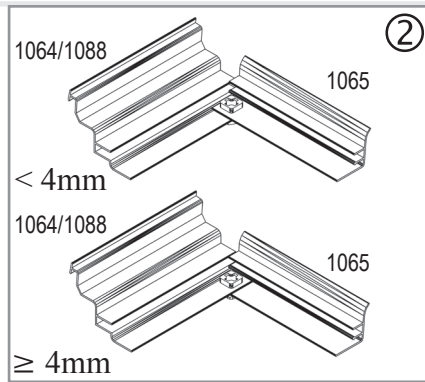

ADDITIONAL ROOF VENT V C