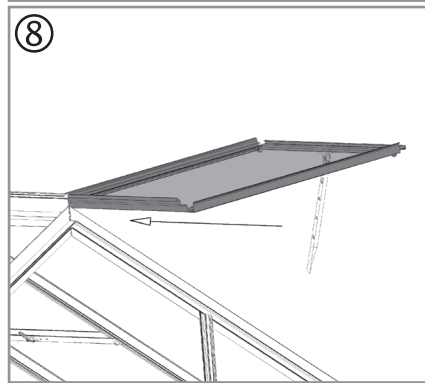

ADDITIONAL ROOF VENT V C