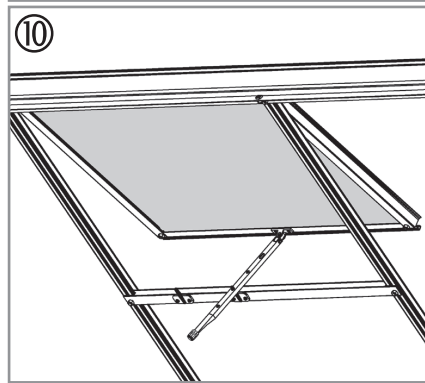

ADDITIONAL ROOF VENT V C