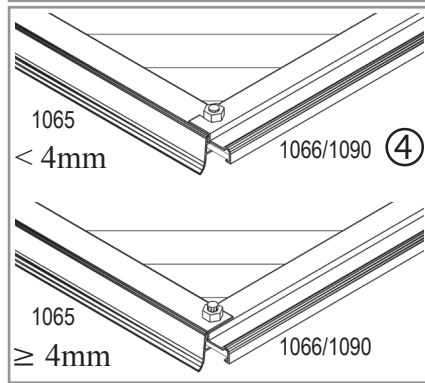

ADDITIONAL ROOF VENT V C