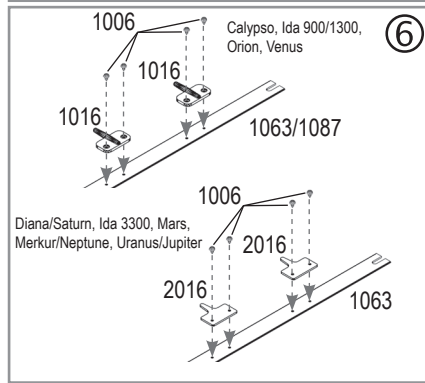

ADDITIONAL ROOF VENT V C