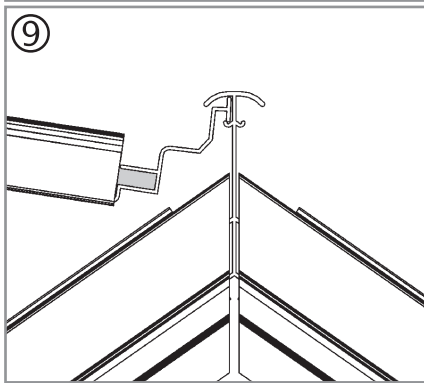

ADDITIONAL ROOF VENT V C