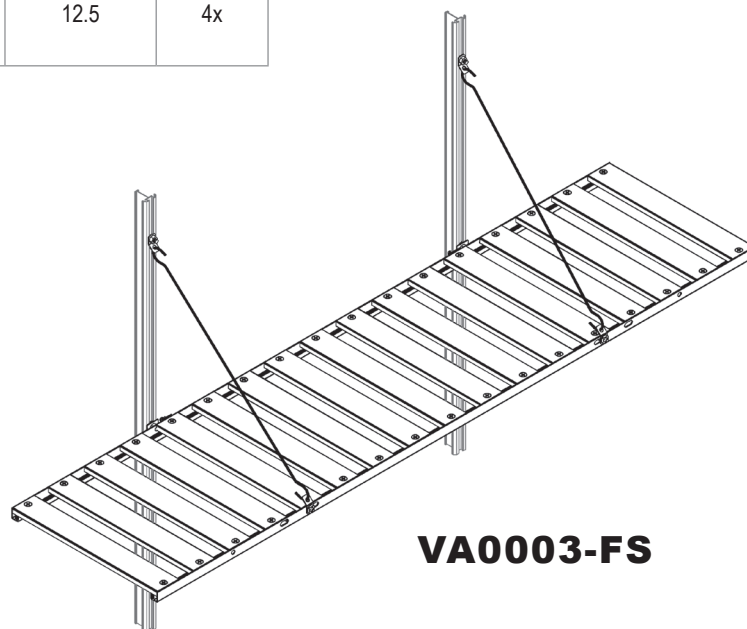

EN Assembly instructions

DE Montageanleitung

FI Kokoonpano-ohjeet

HR Skupština Upute

FR Notice de Montage

IT Istruzioni di Montaggio

BS Skupština Uputstvo

NL Montage Instructies

CS Montážní Návod

RO Instrucțiuni de Asamblare

DA Montagevejledning

PL Instrukcja Montażu

RU Инструкция по Монтажу

SV Monteringsanvisning

SL Navodila za Montažo

UK Інструкція по монтажу

NO Montasjeveiledning

HU Szerelési útmutató

Item No.	Part	Size mm	Quantity
1001		M6 x 12	4x
1002		M6	8x
2001		M6 x 12	4x
6061		Ø 6 / 18	2x
9517		420	2x
9518		12.5	4x

Item No.	Part	Size mm	Quantity
9529		290	17x
9530		1200	2x
9533		3.5 x 16	34x
9545		22	4x
9546		44	2x

E.P.H. Schmidt u. Co. GmbH
Hoefkerstrasse 30
44149 Dortmund
Postfach 170163
44060 Dortmund
Deutschland
Tel.: +49 231 941655 0
Fax: +49 231 941655 99
www.eph-schmidt.de
verkauf@eph-schmidt.de

VA0003-FS

Vitavia
– makes living grow

OPJ A/S
Volderslevvej 36 A
5260 Odense S
Danmark
Tel.: +45 66 15 10 30
Fax: +45 66 15 00 84
www.opj.dk
opj@opj.dk