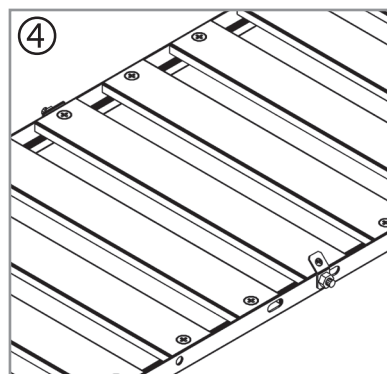

Glazing Width: 719mm - 730mm

Glazing Width: 599mm - 610mm

VA0003-FS