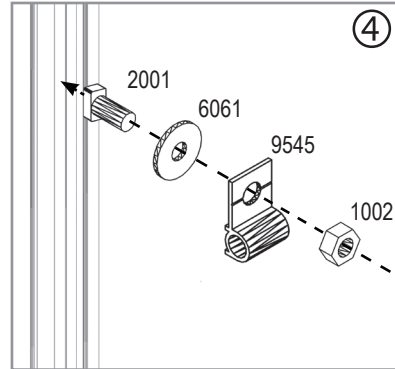

②

VM0009-Z2, VM0040-P (Back Gable)

Glazing Width: 719mm - 730mm

Glazing Width : 599mm - 610mm

9543

VA0004-FS