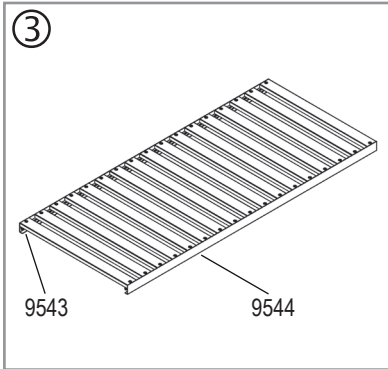

②

VM0009-Z2, VM0040-P (Back Gable)

Glazing Width: 719mm - 730mm

Glazing Width : 599mm - 610mm

9543

VA0004-FS