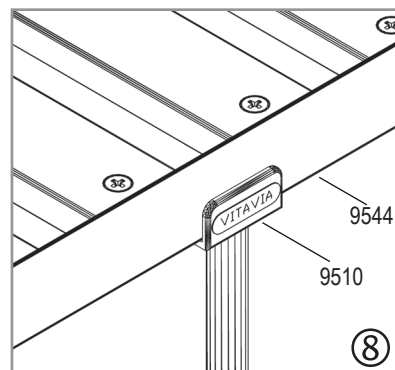

②

VM0009-Z2, VM0040-P (Back Gable)

Glazing Width: 719mm - 730mm

Glazing Width : 599mm - 610mm

9543

VA0004-FS