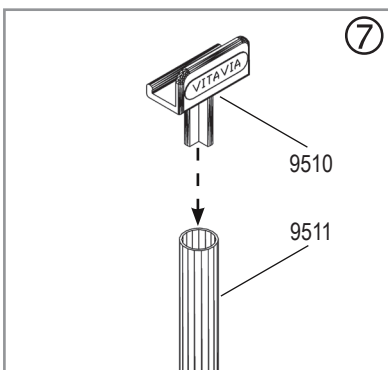

②

VM0009-Z2, VM0040-P (Back Gable)

Glazing Width: 719mm - 730mm

Glazing Width : 599mm - 610mm

9543

VA0004-FS