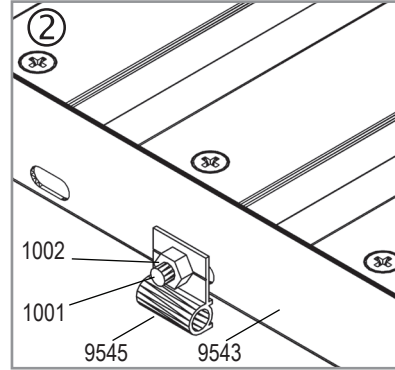

②

VM0009-Z2, VM0040-P (Back Gable)

Glazing Width: 719mm - 730mm

Glazing Width : 599mm - 610mm

9543

VA0004-FS