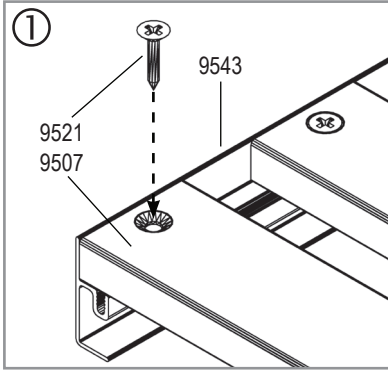

②

VM0009-Z2, VM0040-P (Back Gable)

Glazing Width: 719mm - 730mm

Glazing Width : 599mm - 610mm

9543

VA0004-FS