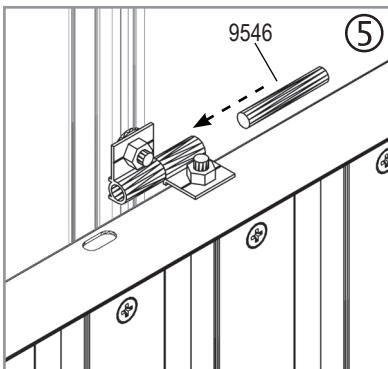

②

VM0009-Z2, VM0040-P (Back Gable)

Glazing Width: 719mm - 730mm

Glazing Width : 599mm - 610mm

9543

VA0004-FS