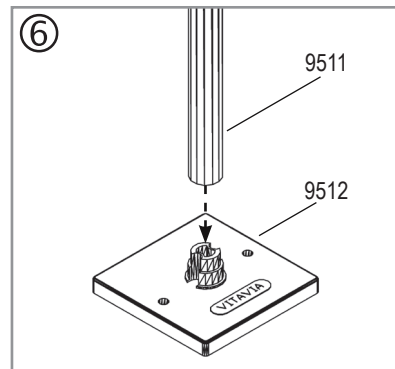

②

VM0009-Z2, VM0040-P (Back Gable)

Glazing Width: 719mm - 730mm

Glazing Width : 599mm - 610mm

9543

VA0004-FS