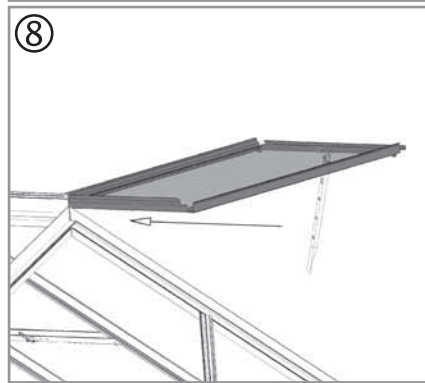

ADDITIONAL ROOF VENT V C