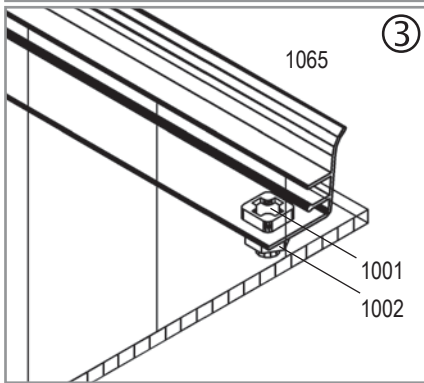

ADDITIONAL ROOF VENT V C