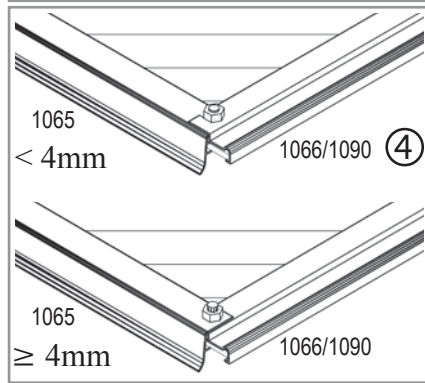

ADDITIONAL ROOF VENT V C