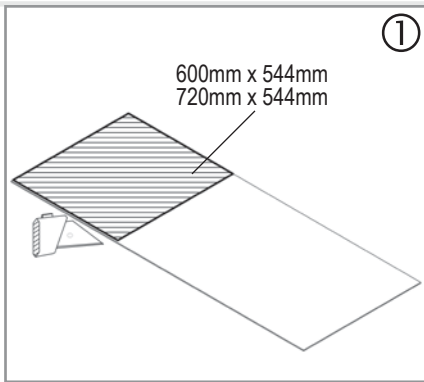

ADDITIONAL ROOF VENT V C