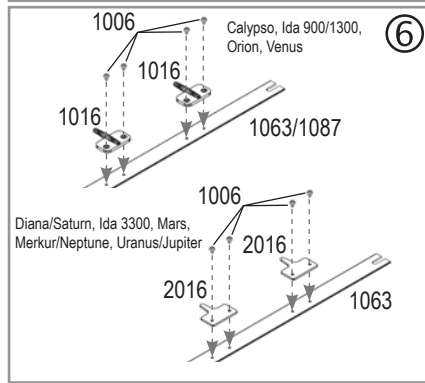

ADDITIONAL ROOF VENT V C