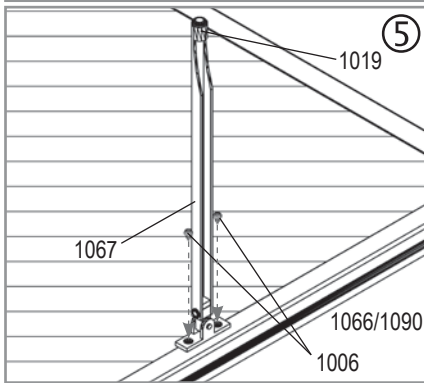

ADDITIONAL ROOF VENT V C