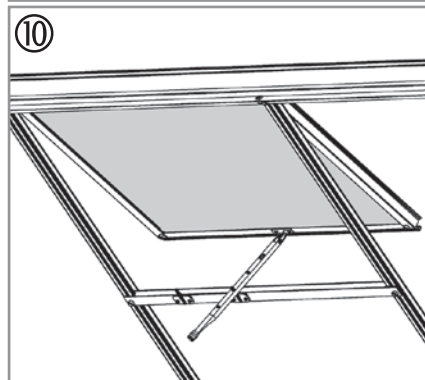

ADDITIONAL ROOF VENT V C