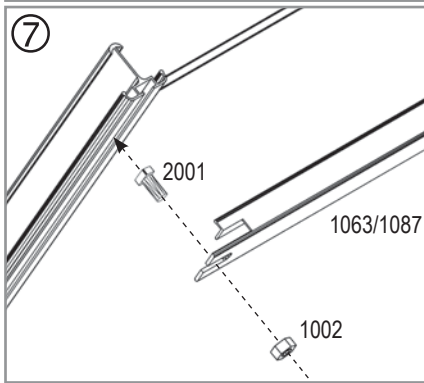

ADDITIONAL ROOF VENT V C