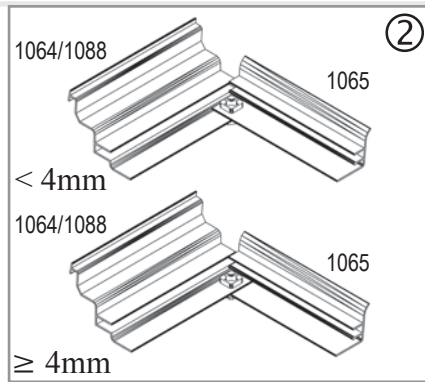

ADDITIONAL ROOF VENT V C