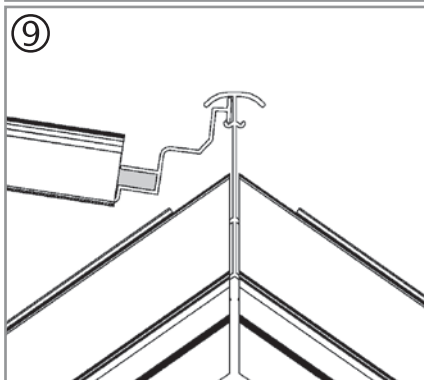

ADDITIONAL ROOF VENT V C