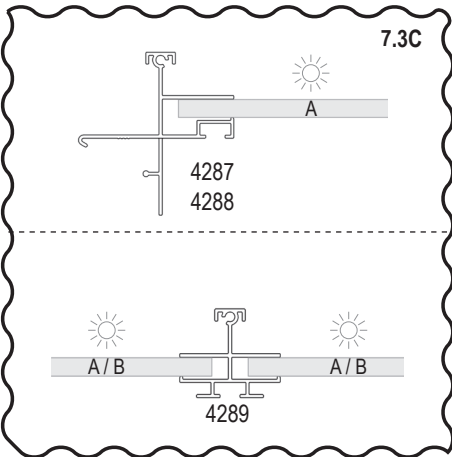

7 - PC_FPG

10mm

10mm

PC

7.3A

7.3B

7.3C

7.3D

7.4A

7.4B

5200 - 5x
6500 - 6x
7800 - 7x

Important!

Look closely

Outside

Recycle