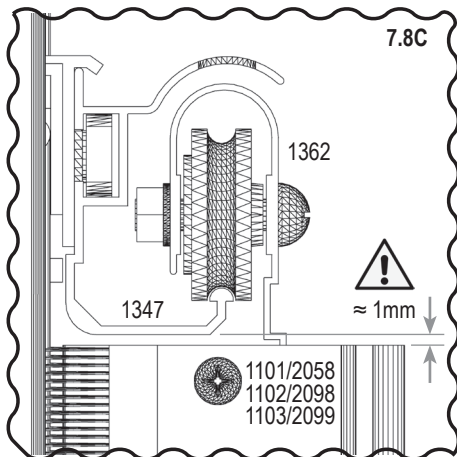

	(X)	\approx	quantity
6520 →	6520_2	540mm	4x
6522 4x	①	830mm	2x
	②	472mm	2x
	③	317mm	4x
	④	162mm	4x
	⑤	156mm	8x
6515 →	⑥	1910mm	2x

7.7G  **7600**

P2	P2	P2	P2
6522	6522	6522	6522
6522	6522	6522	6522
6522	6522	6522	6522
6522	6522	6522	6522
6522	6522	6522	6522
6522	6522	6522	6522

 (7.7F)

	(X)	\approx	quantity
6520 →	6520_2	540mm	4x
6522 7x	①	830mm	4x
	②	472mm	4x
	③	317mm	4x
	④	162mm	4x
	⑦	310mm	6x
	⑧	627mm	2x
	⑨	25mm	2x (S9)

 Outside  Go to

7 - PC_FPG

 Go to
  Important!
  Incorrect!